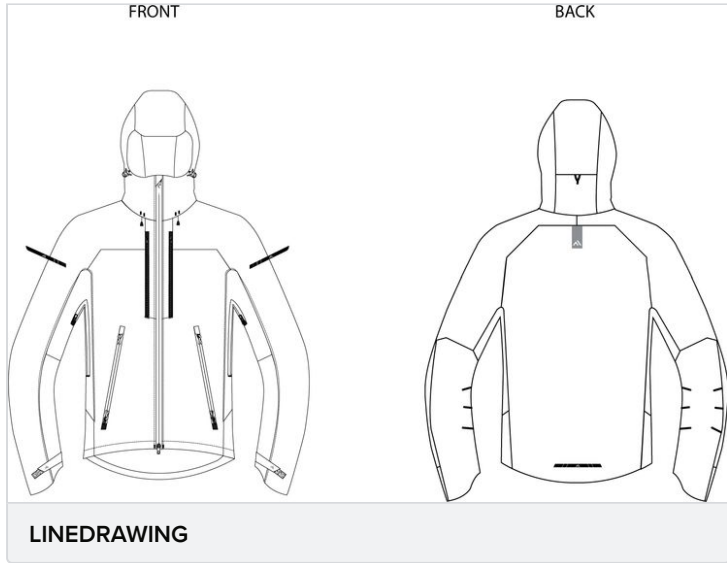

<b>Style</b>	EV460 EV4 Shell Jacket (3L)	<b>Product Type</b>	Shell Rain Jacket
<b>Range</b>	All Weather Protection	<b>Collection</b>	EV4

## Dimensions

Description	Image	S	M	L	XL	XXL	3XL
Back Length - Regular		76.50	77.50	78.50	80.50	83.50	85.50
Chest Width		55.00	59.00	63.00	69.00	73.00	77.00
Hem Width - relaxed		55.00	59.00	63.00	69.00	73.00	77.00
Sleeve Length - Raglan - Long Sleeve - Regular		81.00	83.00	85.00	87.50	89.50	91.50

Displaying 4 results

Units: CM Grade Rules Display: Absolute

<b>Style</b>	EV460 EV4 Shell Jacket (3L)	<b>Product Type</b>	Shell Rain Jacket
<b>Range</b>	All Weather Protection	<b>Collection</b>	EV4

Dimensions

Description	Image	S	M	L	XL	XXL	3XL
Back Length - Regular		81.50	82.50	83.50	85.50	88.50	90.50
Chest Width		55.00	59.00	63.00	69.00	73.00	77.00
Hem Width - relaxed		55.00	59.00	63.00	69.00	73.00	77.00
Sleeve Length - Raglan - Long Sleeve - Regular		84.00	86.00	88.00	90.50	92.50	94.50